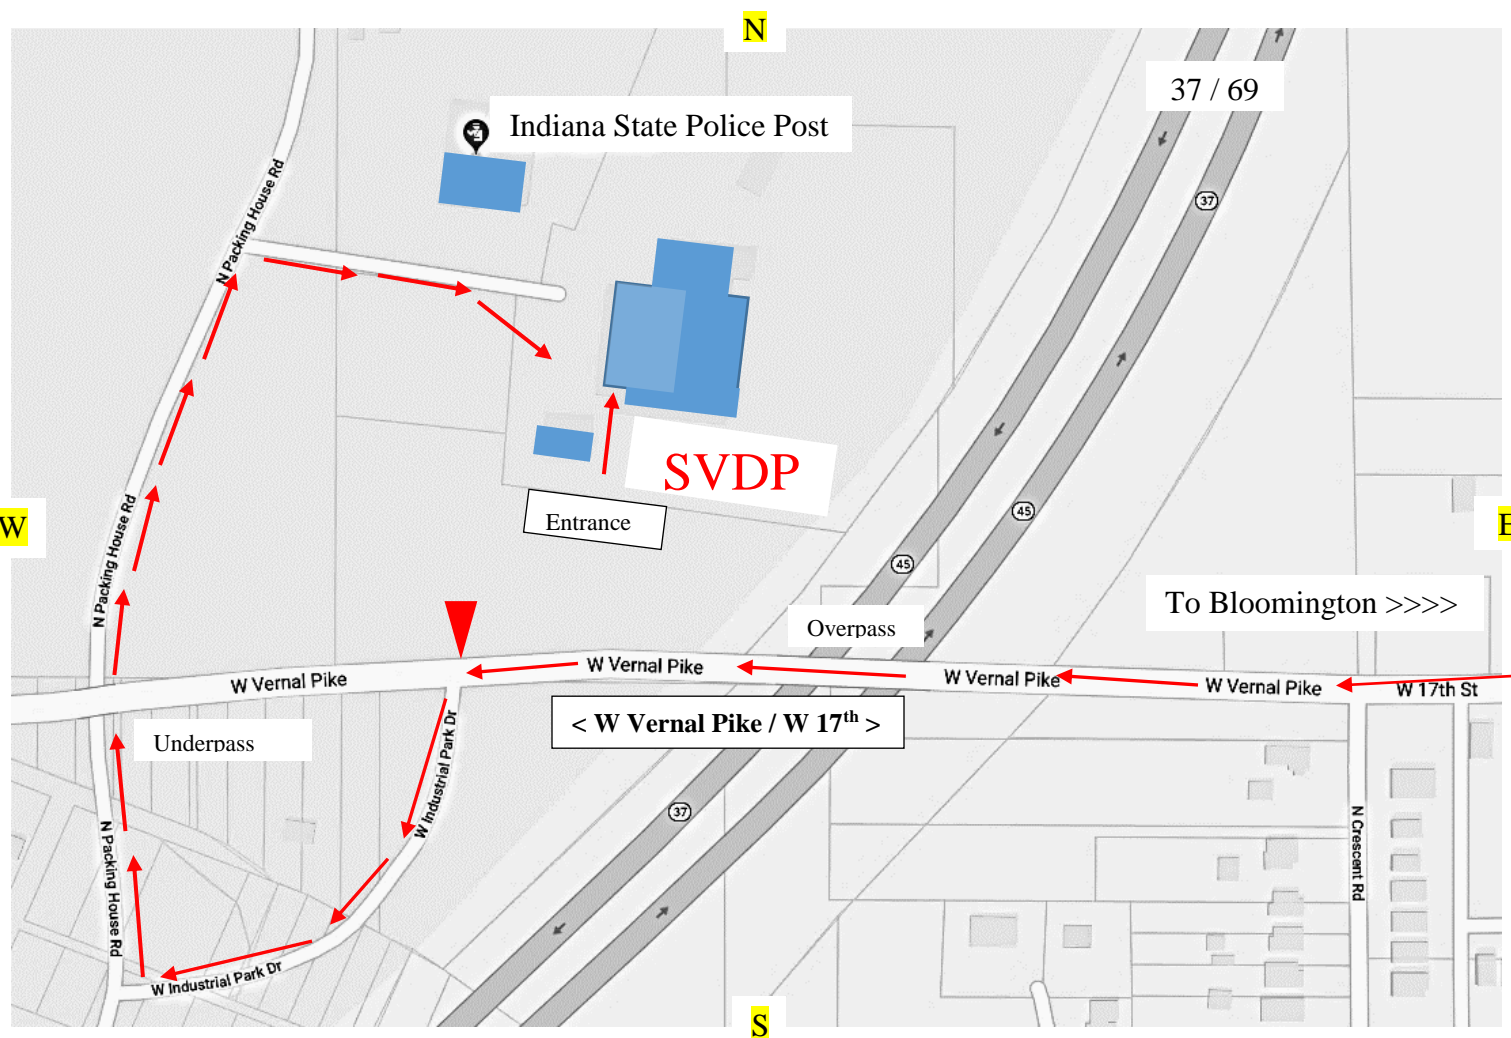

SVDP Furniture Warehouse is Located at 1999 PACKING HOUSE ROAD

Bloomington, Indiana

(off Vernal Pike W17th behind the State Police Post)

We Accept Drop Off Donations
Wednesdays 10:00 AM to 2:00 PM
Saturdays – 8:00 AM to 11:00 AM

The entrance to our warehouse is at the right hand corner of the large building as you come into the parking lot.